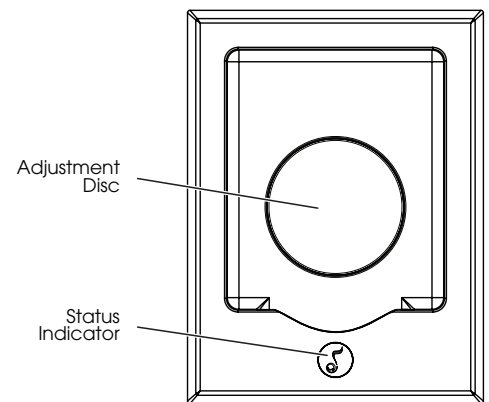

The iPort IW-21's RJ-45 modular connections delivers unbalanced audio and video up to 30 feet, for use with local-zone audio/video systems. IR capability via the illuminated LED on the faceplate allows control of the volume and essential iPod menu and playback functions by an optional iPort EX-1 remote. The included wall plates provide stereo RCA audio and a composite video connection for output of iPod video content. The IW-21's front panel features a lighted status indicator and is designed to accept all Apple dock connector iPod models. It includes a back support, — a rubberized adjustment disc that compensates for the varying thicknesses of different iPod models.

iPort IW-21 Features

- Delivers local-zone unbalanced audio up to 30 feet from the iPort.
- Built-in preamplifier allows variable volume control via the iPod's volume control or an optional iPort remote.
- Delivers unbalanced video up to 30 feet from iPort.
- IR allows remote control of most iPod/iPod touch audio functions via an optional iPort remote.
- Regulated DC power supply charges the iPod/iPod touch while it is docked.
- Designed for easy docking/undocking of iPod
- Connects to wall plates with Cat5 cables via RJ-45 connectors
- Easy to install via Roto-Lock® mounting clamps
- Paintable flange

IW-21 Includes

- (1) iPort dock (faceplate and utility box)
- (1) Audio wall plate
- (1) Unbalanced video wall plate and cable
- (1) Regulated power supply with USA plug

Available IW-21 Upgrades

- Optional Balanced Audio Upgrade Kit delivers video up to 500 feet from the iPort.
- Optional Balanced Video Upgrade Kit delivers video up to 500 feet from the iPort.
- Optional RS-232 Control Upgrade Kit enables two-way communication and control of the iPod/iPod touch via compatible control systems (requires Balanced Audio Upgrade Kit).