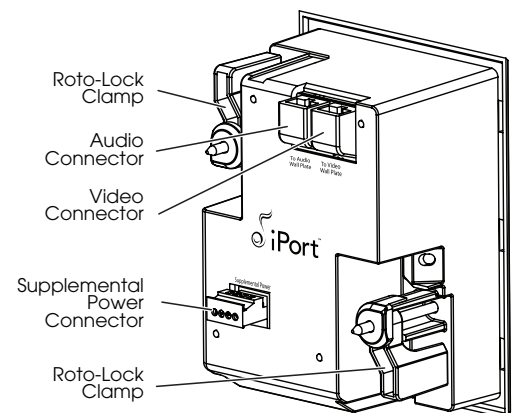

The iPort IW-21's RJ-45 modular connections delivers unbalanced audio and video up to 30 feet, for use with local-zone audio/video systems. IR capability via the illuminated LED on the faceplate allows control of the volume and essential iPod menu and playback functions by an optional iPort EX-1 remote. The included wall plates provide stereo RCA audio and a composite video connection for output of iPod video content. The IW-21's front panel features a lighted status indicator and is designed to accept all Apple dock connector iPod models. It includes a back support, — a rubberized adjustment disc that compensates for the varying thicknesses of different iPod models.

iPort IW-21 Features

- Delivers local-zone unbalanced audio up to 30 feet from the iPort.
- Built-in preamplifier allows variable volume control via the iPod's volume control or an optional iPort remote.
- Delivers unbalanced video up to 30 feet from iPort.
- IR allows remote control of most iPod/iPod touch audio functions via an optional iPort remote.
- Regulated DC power supply charges the iPod/iPod touch while it is docked.
- Designed for easy docking/undocking of iPod
- Connects to wall plates with Cat5 cables via RJ-45 connectors
- Easy to install via Roto-Lock® mounting clamps
- Paintable flange

IW-21 Includes

- (1) iPort dock (faceplate and utility box)
- (1) Audio wall plate
- (1) Unbalanced video wall plate and cable
- (1) Regulated power supply with USA plug

Available IW-21 Upgrades

- Optional Balanced Audio Upgrade Kit delivers video up to 500 feet from the iPort.
- Optional Balanced Video Upgrade Kit delivers video up to 500 feet from the iPort.
- Optional RS-232 Control Upgrade Kit enables two-way communication and control of the iPod/iPod touch via compatible control systems (requires Balanced Audio Upgrade Kit).