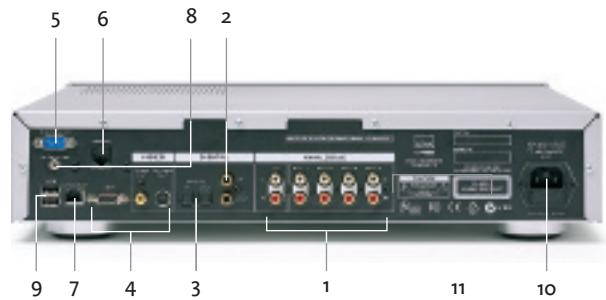

1 Audio Inputs/Outputs	1, 2, or 4 stereo analog(ue) outputs (stereo RCA phono). Wolfson Delta-Sigma 24-bit DACs. Single stereo input (RCA phono)
2 Digital Audio	Digital S/PDIF coaxial input/output (RCA phono)
3 Digital Audio	Digital S/PDIF optical input/output Toslink
4 TV User Interface Video Outputs	Composite (RCA phono), S-Video (5-pin female) & VGA (15-pin female D-type)
5 XiVA-Link Control Port	RS232 serial port (9-pin D-type male connector)
6 Modem	56kb/s V90 (RJ11 connector)
7 Ethernet	10BaseT/100BaseT (RJ45 connector)
8 Wired IR input	3.5mm jack socket
9 USB	USB 2.0 sockets
10 Mains Power	AC 100V-240V, 50/60Hz
11 Custom precision processor board	Main processing engine is custom-designed by Imerge to provide the ultimate audio quality, performance and reliability
Recording & Playback Formats	Uncompressed (44.1kHz/16bit), MP3 (128, 160, 192CBR, 192VBR and 320kb/s), WMA
Power Consump.	44W max
Frequency Resp.	20Hz-20kHz +/-0.5dB typically
S/N Ratio	typically 100dB @1kHz (A weighted)
Dynamic Range	better than 96dB
THD	typically 0.003% @1kHz
Channel Sep.	typically 110dB @1kHz
Weight	17.2lbs (7.8kg)
Dimensions	H x W x D: 3.85 x 17.32 x 14.75 in (98 x 440 x 375mm)
Approvals	FCC, CE, BABT, UL, C-tick, PCT
Operating Temp. Range	0-40 degC ambient
Acoustic noise	Near-silent: temperature-controlled fan; ultra-quiet HDD