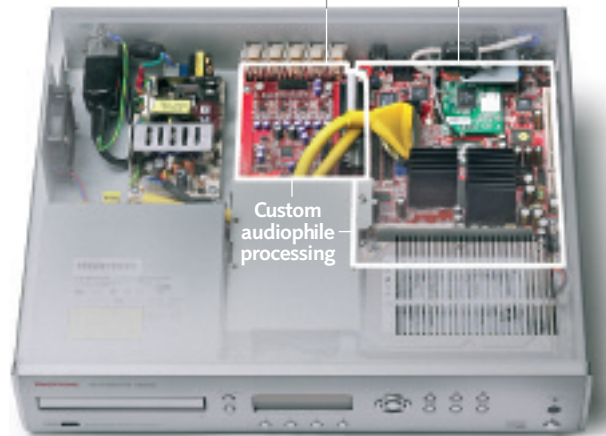

S3000 technical specifications

1 Audio Inputs/Outputs	1, 2, or 4 stereo analog(ue) outputs (stereo RCA phono). Wolfson Delta-Sigma 24-bit DACs. Single stereo input (RCA phono)
2 Digital Audio	Digital S/PDIF coaxial input/output (RCA phono)
3 Digital Audio	Digital S/PDIF optical input/output Toslink
4 TV User Interface Video Outputs	Composite (RCA phono), S-Video (5-pin female) & VGA (15-pin female D-type)
5 XiVA-Link Control Port	RS232 serial port (9-pin D-type male connector)
6 Modem	56kb/s V90 (RJ11 connector)
7 Ethernet	10BaseT/100BaseT (RJ45 connector)
8 Wired IR input	3.5mm jack socket
9 USB	USB 2.0 sockets
10 Mains Power	AC 100V-240V, 50/60Hz
11 Custom precision processor board	Main processing engine is custom-designed by Imerge to provide the ultimate audio quality, performance and reliability
Recording & Playback Formats	Uncompressed (44.1kHz/16bit), MP3 (128, 160, 192CBR, 192VBR and 320kb/s), WMA
Power Consump.	44W max
Frequency Resp.	20Hz-20kHz +/-0.5dB typically
S/N Ratio	typically 100dB @1kHz (A weighted)
Dynamic Range	better than 96dB
THD	typically 0.003% @1kHz
Channel Sep.	typically 110dB @1kHz
Weight	17.2lbs (7.8kg)
Dimensions	H x W x D: 3.85 x 17.32 x 14.75 in (98 x 440 x 375mm)
Approvals	FCC, CE, BABT, UL, C-tick, PCT
Operating Temp. Range	0-40 degC ambient
Acoustic noise	Near-silent: temperature-controlled fan; ultra-quiet HDD

Storage Options

Drive capacity	Uncompressed	WMA & MP3 128Kbps
80Gb	115 hrs	1500 hrs
160Gb	240 hrs	2900 hrs
250Gb	350 hrs	4600 hrs
400Gb	610 hrs	7400 hrs

All figures are approximate. Check website for the very latest storage options.